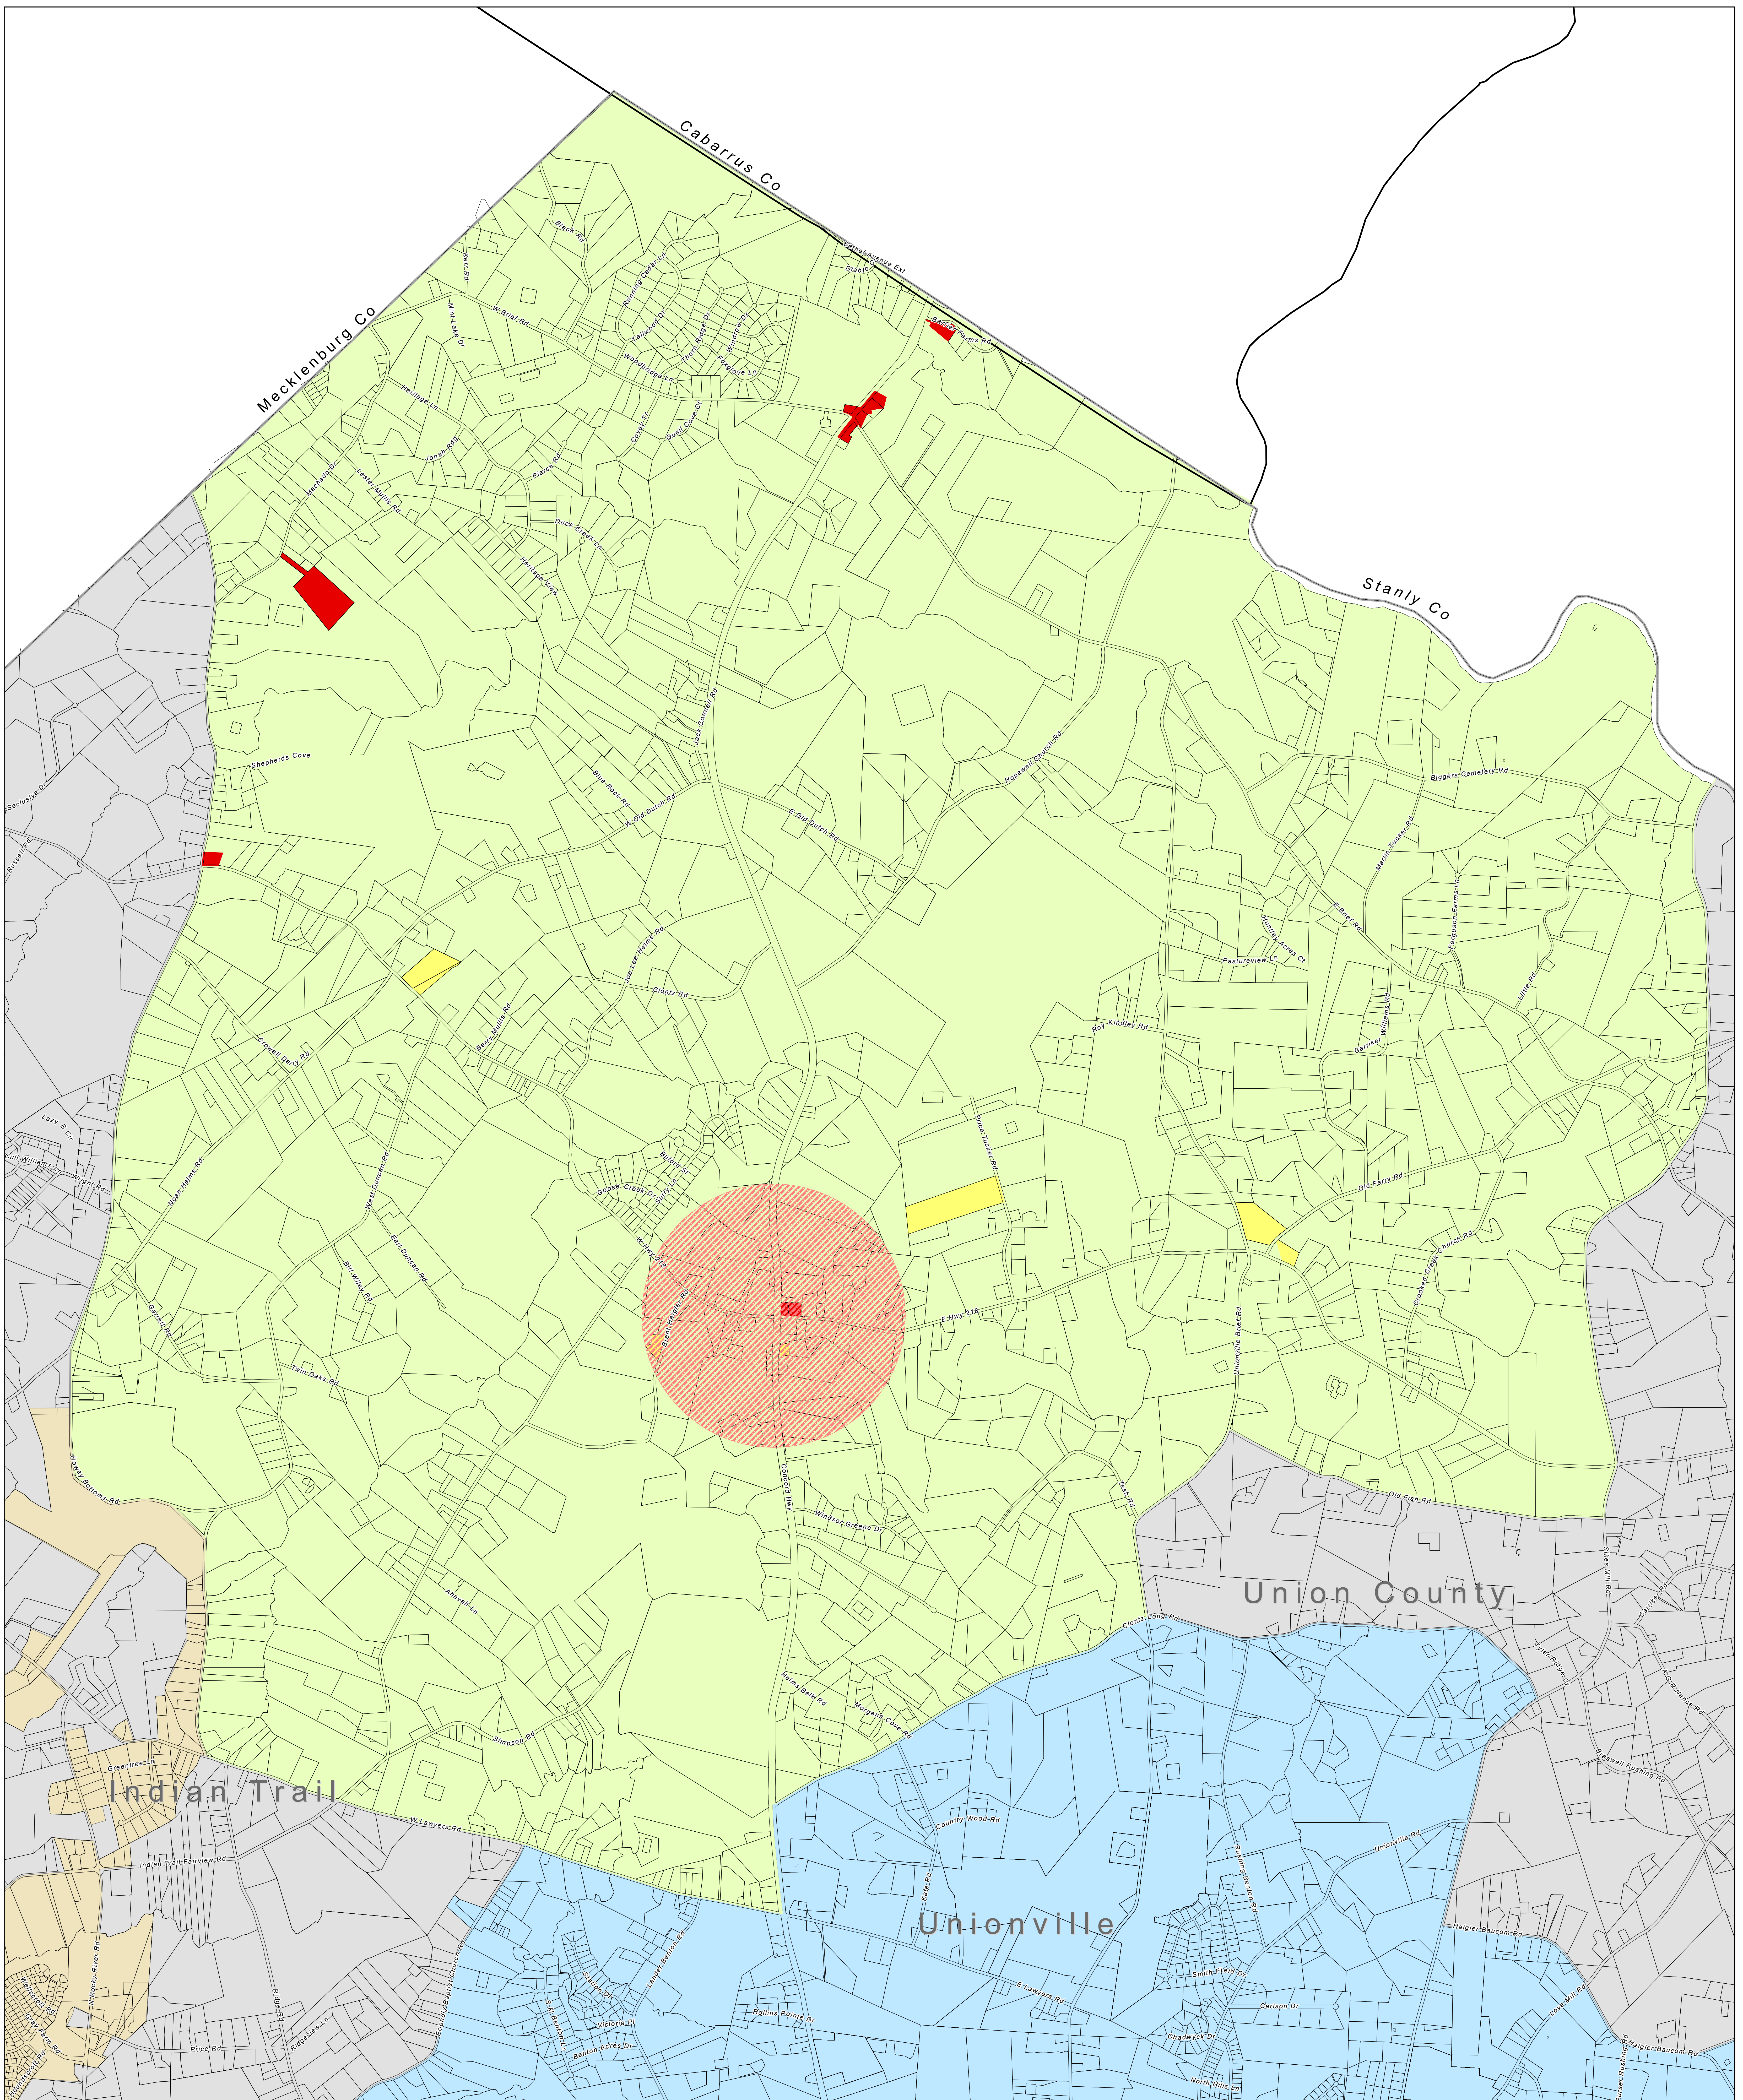

Town of Fairview Zoning Map

1 inch = 1,050 feet

- | | |
|---|--|
| ■ B-4 | Other Municipalities |
| ■ LI | ■ Indian Trail |
| ■ RA-40 | ■ Union County |
| ■ Future Commercial Area | ■ Unionville |